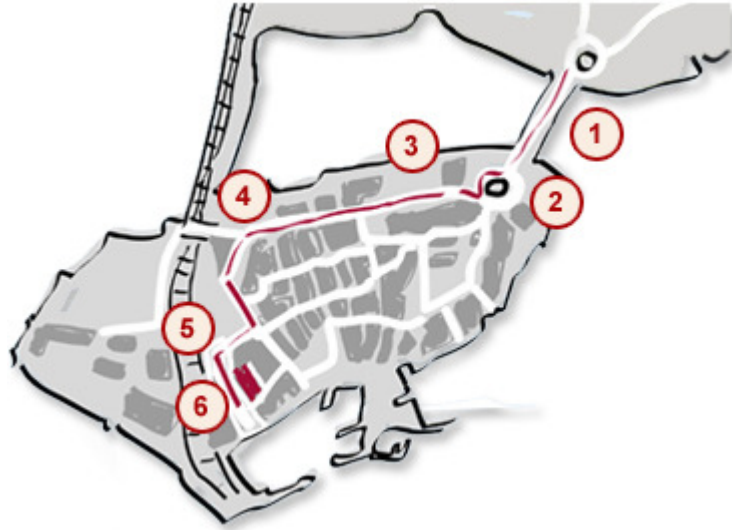

hotel: vis à vis • Bahnhofplatz 4-5 • D-88131 Lindau • Phone +49(0)8382/3965

Getting there from the “Seebrücke”

- 1** Go over the “Seebrücke”
- 2** Take a right in the traffic circle
- 3** Go past the “Inselhalle”
- 4** Take a left before the bridge
- 5** Follow the street past the post office and bus station
- 6** You will find us across from the train station